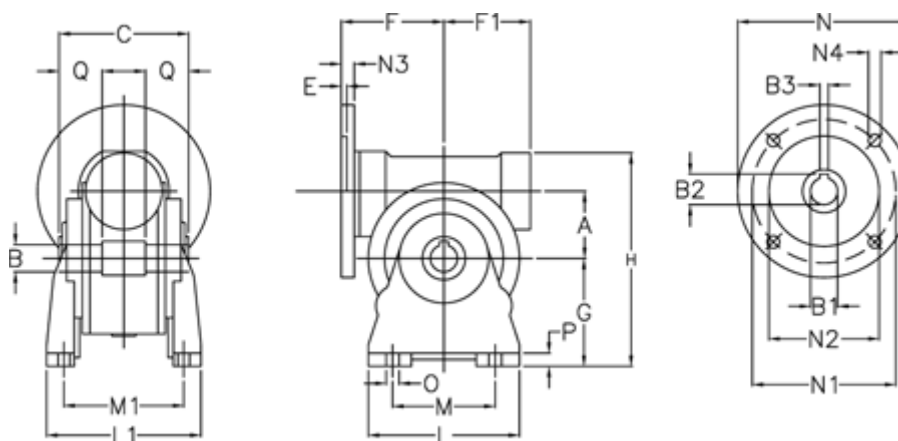

Data Sheet

Article number: 3902185015240

Description: Worm gear
VF 185-A-15-100B5, without lubrication

Measures

A	= 185.4	F1	= 205	N1	= 215
B	= 60 H7	G	= 254	N2	= 180
B1 E7	= 28	H	= 457	N3	= 16
B2	= 31.3	L	= 360	N4	= 13
B3 H9	= 8	L1	= 320	O	= 22
C	= 190	M	= 270	P	= 22
E	= 4	M1	= 251	Q	= 65
F	= 217	N	= 250		